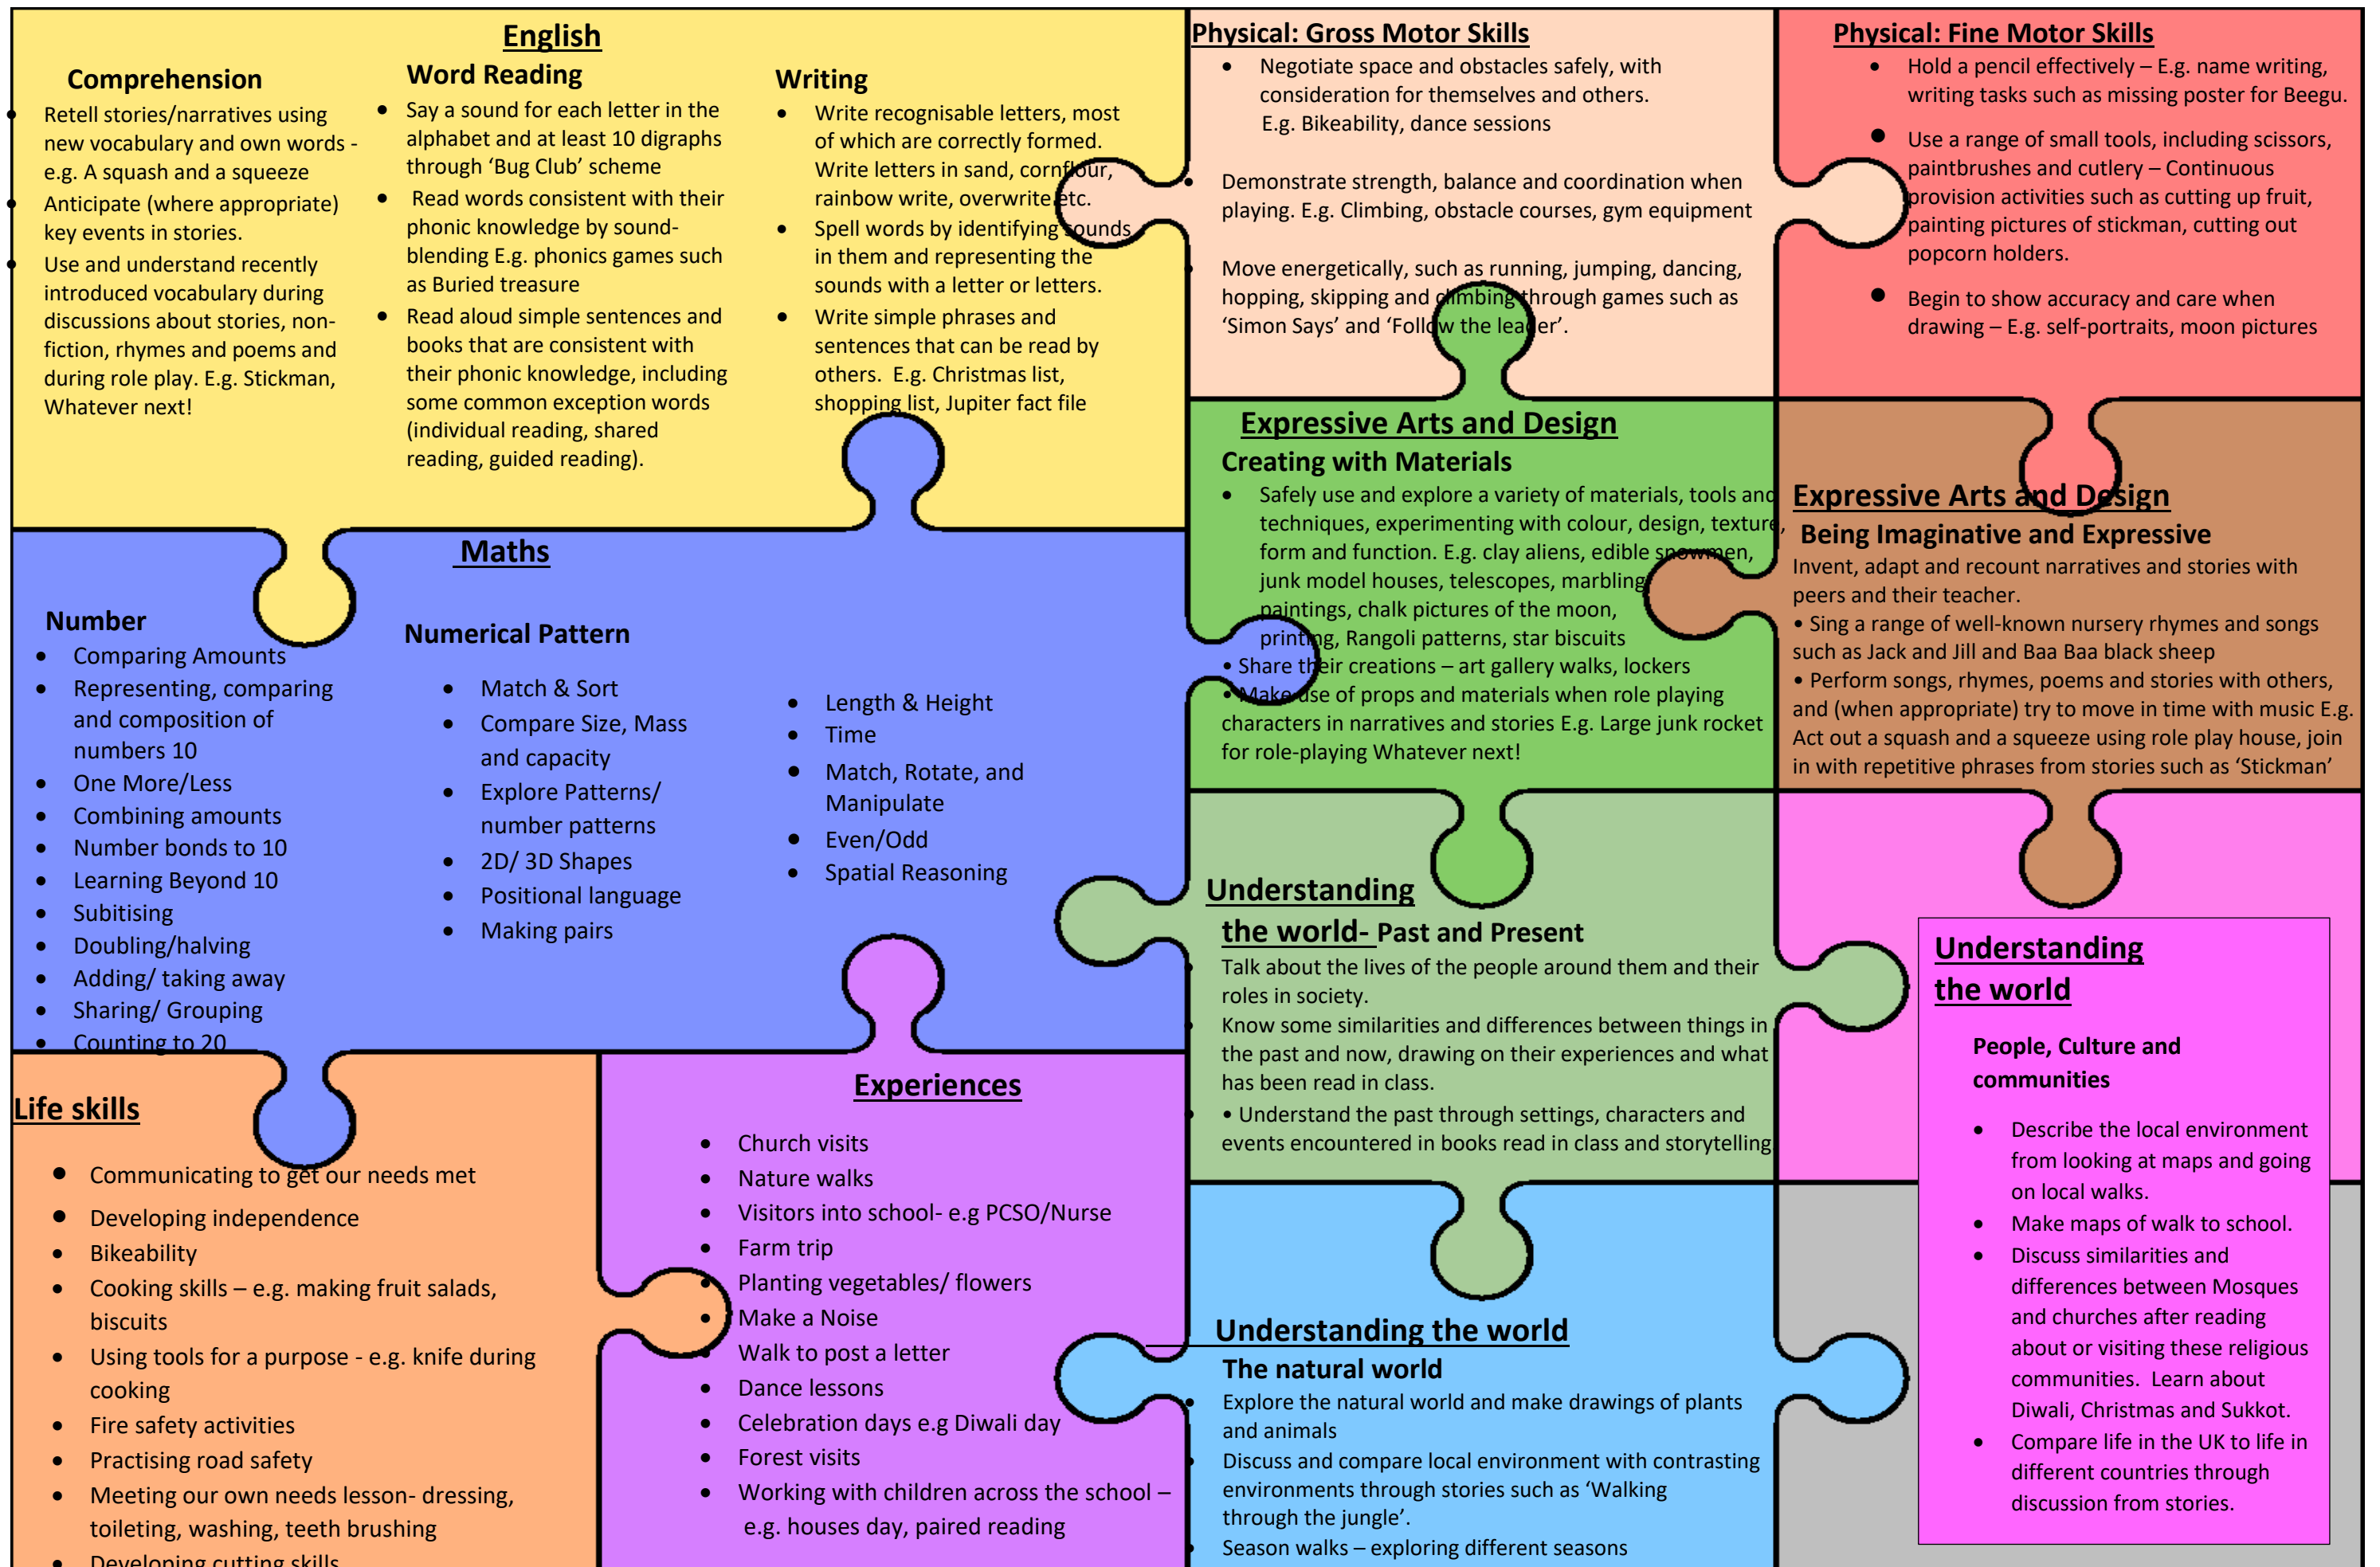

Curriculum Overview for Year FS

- Explore changing materials in the tuff tray including melting chocolate and ice (object frozen in ice)